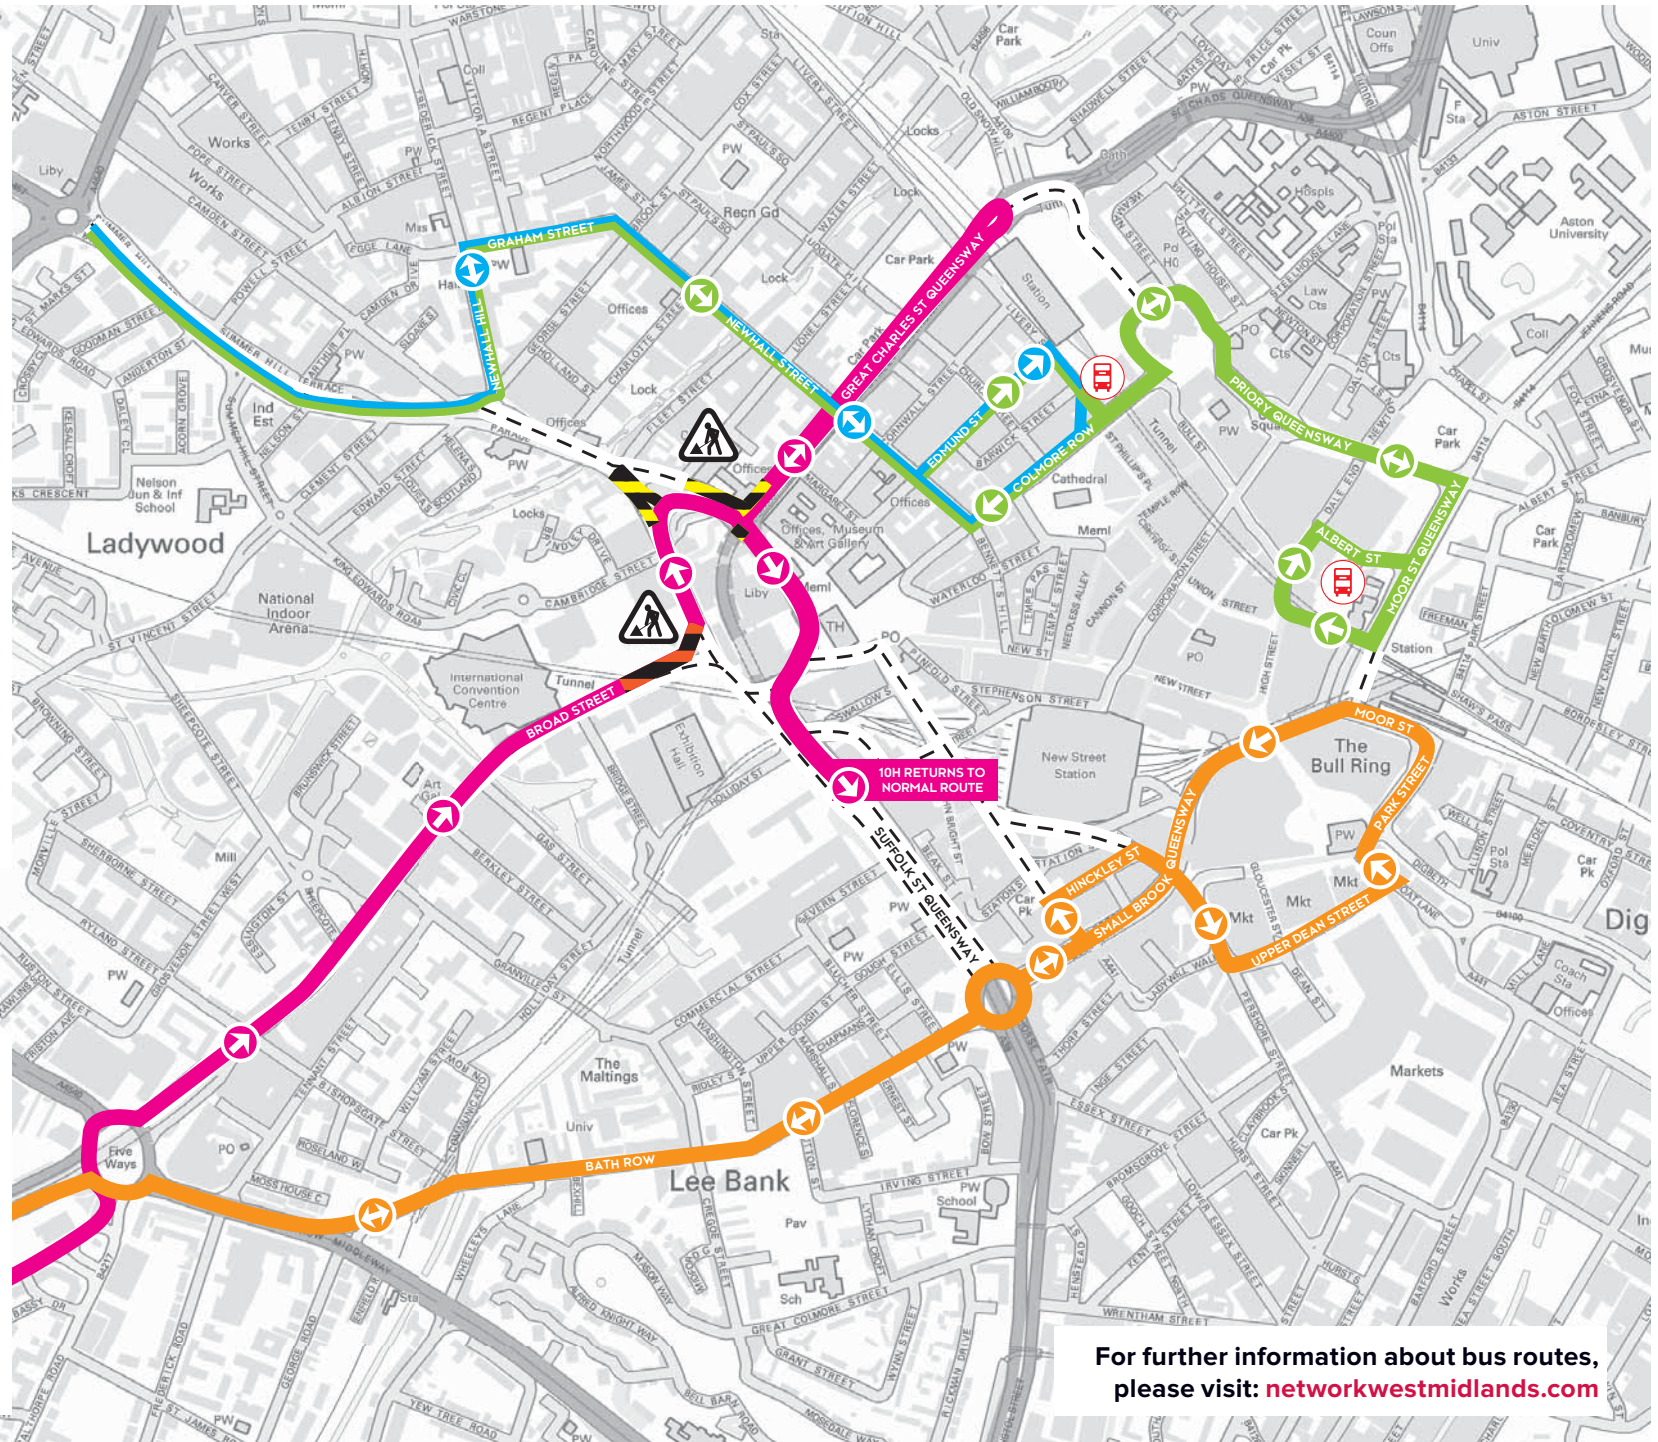

CHANGES FROM *10TH MAY TO BUS ROUTES 82,83,87,89,10H & 126 ONLY

-  Site works
 -  Bus route diversion (83,89)
 -  Bus route diversion (82,87)
 -  Bus route diversion (126)
 -  Bus route diversion (10H)
 -  Additional bus stops
 -  Existing bus route
 -  Access restricted to buses and Hackney Carriages only for traffic into city
 -  Closed
- Buses to use existing stops along these diversion routes**

BROAD STREET BUS SERVICES

From Sunday *10th May, all Broad Street bus services will continue to operate their normal daytime route on a Friday and Saturday night.

Services unchanged at all other times except the 126.