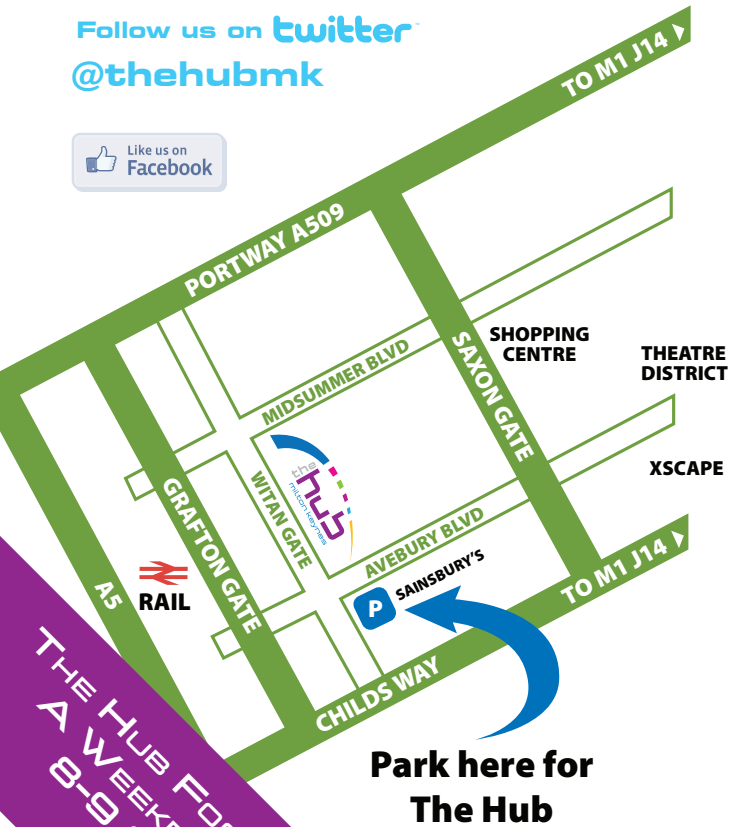

**THE VIBRANT RESTAURANT,
CAFÉ, HOTEL AND LIFESTYLE
RETAIL QUARTER IN THE
HEART OF THE CITY**

FOR WHAT'S ON, WHAT'S ON OFFER AND WHAT'S HOT:
www.thehub-miltonkeynes.com

Follow us on **twitter**
@thehubmk

**Park here for
The Hub**

**THE HUB FOOD FESTIVAL -
A WEEKEND OF FOOD
8-9 SEPTEMBER
2012**

CAFÉ ROUGE

Simply present this voucher to enjoy 30% off your food bill at Café Rouge Milton Keynes The Hub

PLEASE PRINT YOUR NAME AND EMAIL ADDRESS IN CAPITALS BELOW _____

Cucina Italiana

Simply present this voucher to enjoy 20% off your food bill at Strada Milton Keynes The Hub

Free Appetiser* when you spend over £6

25% off your Food Bill

Receive one free glass of wine when ordering two courses from the a la carte menu

headonist

25% off your 1st cut & finish!
25% off your 1st beauty appointment!

JURY'S INN

01908 843700

Email: jurysinmiltonkeynes@jurysinns.com

Website: www.jurysinns.com/MiltonKeynesHotels/

Please call for best rates
01908 843700

CAFÉ ROUGE

Valid until 15/11/2012. Offer available Sunday to Thursday. For every 6 people dining 1 voucher is required. Offer not valid in conjunction with any other offer, set menu (including Prix Fixe and Menu du Soir), voucher or Tesco Clubcard Deal token. Offer excludes Bank Holidays.

STRADA

Valid until 15/11/2012. Offer available Sunday to Thursday. For every 6 people dining 1 voucher is required. Offer not valid in conjunction with any other offer, set menu (including Seasonal Specials), voucher or Tesco Clubcard Deal token. Offer excludes Bank Holidays.

NANDO'S

Terms and conditions: *Excludes All Together Now. Valid at Milton Keynes the hub only, minimum spend £6, only one voucher per customer, per day. Valid until End November 2012.

GOURMET BURGER KITCHEN

Excludes 'Resident Heroes', 'Create your Own' and 'Special of the Month'. Valid until 28th June 2012, Sunday - Thursday only. Excludes bank holidays. Valid at GBK Milton Keynes only. Valid on Eat in and Takeaway. Not to be used in conjunction with any other offer.

TURTLE BAY

Only valid for up to 4 people, Sunday to Thursday. Not valid with any other offer.

HEADONIST

Offer applies to new clients, or clients who haven't been to headonist (for any service) in the previous 12 months. Applies to full priced hair and beauty services only and may not be used in conjunction with any other offer. May not be used to purchase gift vouchers, children's services, UV tanning, or specialist services.

RAMADA ENCORE

01908 545500

Email: reservations@encoremiltonkeynes.co.uk

Website: www.ramada.co.uk/MiltonKeynes

Please call for best rates
01908 545500